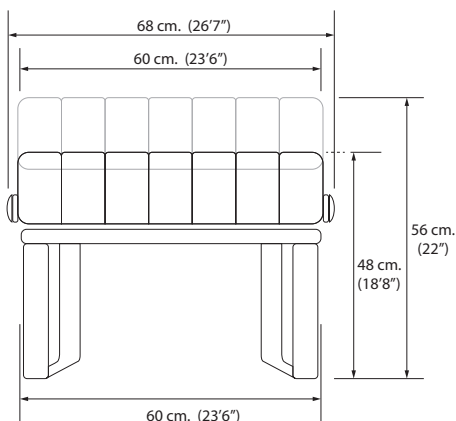

## DIMENSIONS

Width: 60 cm. / 23'6" Total width: 68 cm. / 26'7"  
Depth: 40 cm. / 15'7"  
Height: 48 cm. / 18'8"  
Max height: 56 cm. / 22"  
Weight: 18'1 Kg. / 39,90 lb