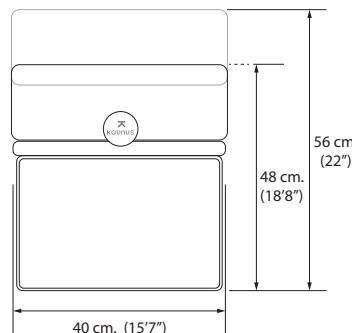

## DIMENSIONS

Width: 60 cm. / 23'6" Total width: 68 cm. / 26'7"  
Depth: 40 cm. / 15'7"  
Height: 48 cm. / 18'8"  
Max height: 56 cm. / 22"  
Weight: 18'1 Kg. / 39,90 lb