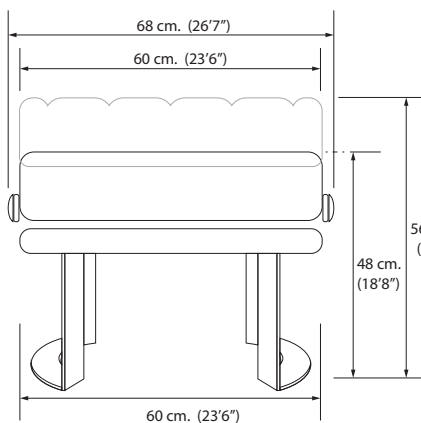

Registered designs owned by the author ®

ES Acero

EN steel

Piel de vacuno de origen europeo.
Color cereza

European leather.
Cerise color.

DIMENSIONS

Width: 60 cm. / 23'6" Total width: 68 cm. / 26'7"

Depth: 40 cm. / 15'7"

Height: 48 cm. / 18'8"

Max height: 56 cm. / 22"

Weight: 22 Kg. / 48,50 lb