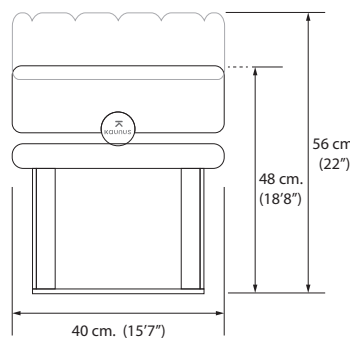

Registered designs owned by the author ®

ES Acero

EN steel

Piel de vacuno de origen europeo.
Color cereza

European leather.
Cerise color.

DIMENSIONS

Width: 60 cm. / 23'6" Total width: 68 cm. / 26'7"

Depth: 40 cm. / 15'7"

Height: 48 cm. / 18'8"

Max height: 56 cm. / 22"

Weight: 22 Kg. / 48,50 lb