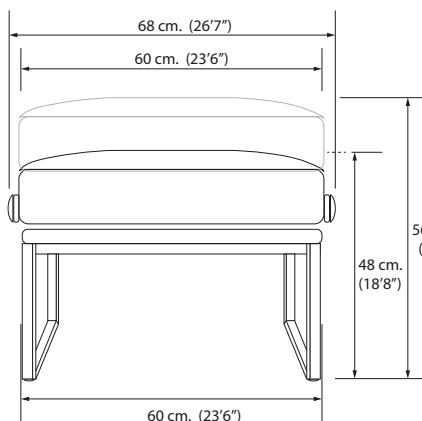

## DIMENSIONS

Width: 60 cm. / 23'6" Total width: 68 cm. / 26'7"  
Depth: 40 cm. / 15'7"  
Height: 48 cm. / 18'8"  
Max height: 56 cm. / 22"  
Weight: 18'5 Kg. / 40,70 lb