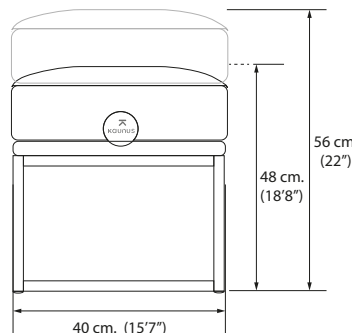

## DIMENSIONS

Width: 60 cm. / 23'6" Total width: 68 cm. / 26'7"  
Depth: 40 cm. / 15'7"  
Height: 48 cm. / 18'8"  
Max height: 56 cm. / 22"  
Weight: 18'5 Kg. / 40,70 lb